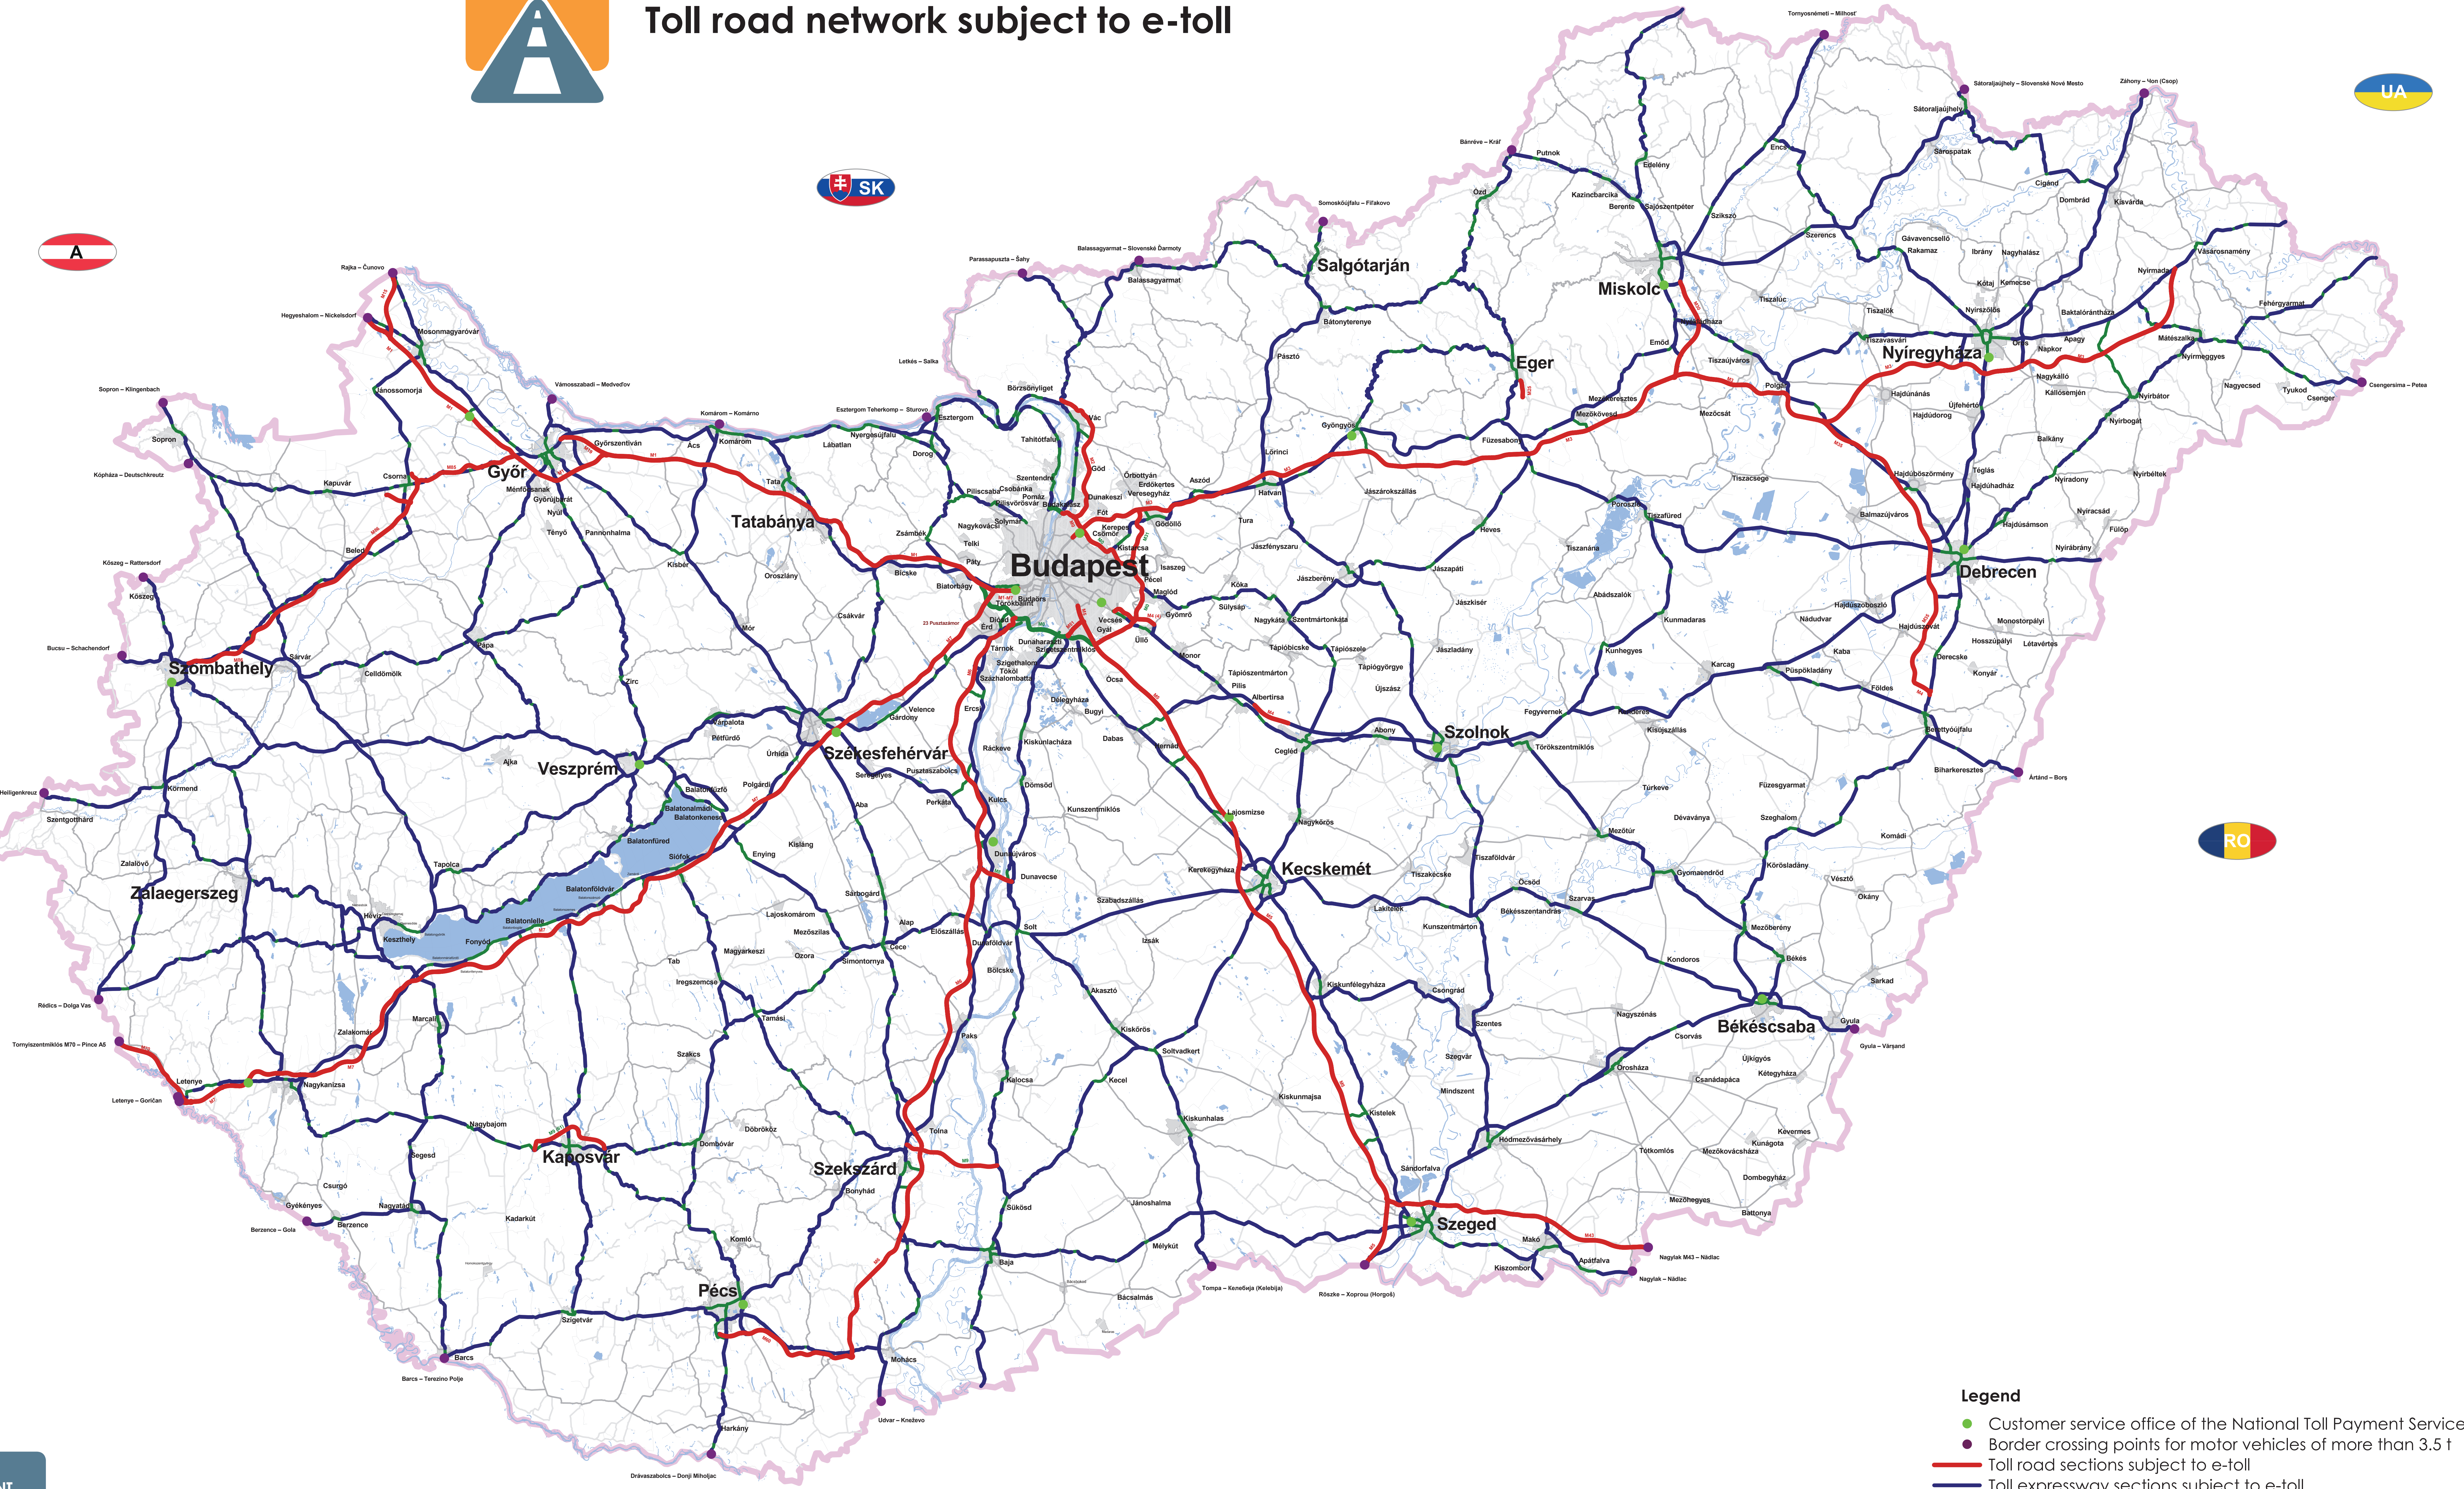

Toll road network subject to e-toll

- Legend**
- Customer service office of the National Toll Payment Services Plc.
 - Border crossing points for motor vehicles of more than 3.5 t
 - Toll road sections subject to e-toll
 - Toll expressway sections subject to e-toll
 - Toll-free expressway and main road sections